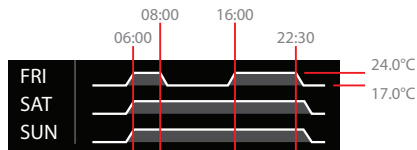

← **START** ✓

MARCH

< 09 >

FRI

← **TIME / DATE**

TIME 16:52

DATE 20.02.2013

TIMER AWAY

16:52 20.02.13

TIME/DATE SETTINGS

← **SET TIME** ✓

16:52

← **MINUTES** ✓

< :52 >

← **SETTINGS**

INFO

OPTIONS

INSTALLATION

← **SET DATE** ✓

20.02.13

← **DATE** ✓

< 20 >

← **INFO**

CONSUMPTION

READ OUT CODES

ABOUT

← **OPTIONS**

SAFETY LOCK

FORECAST

WINDOW OPEN

DIM LEVEL

LANGUAGE

RESTORE TEMP.